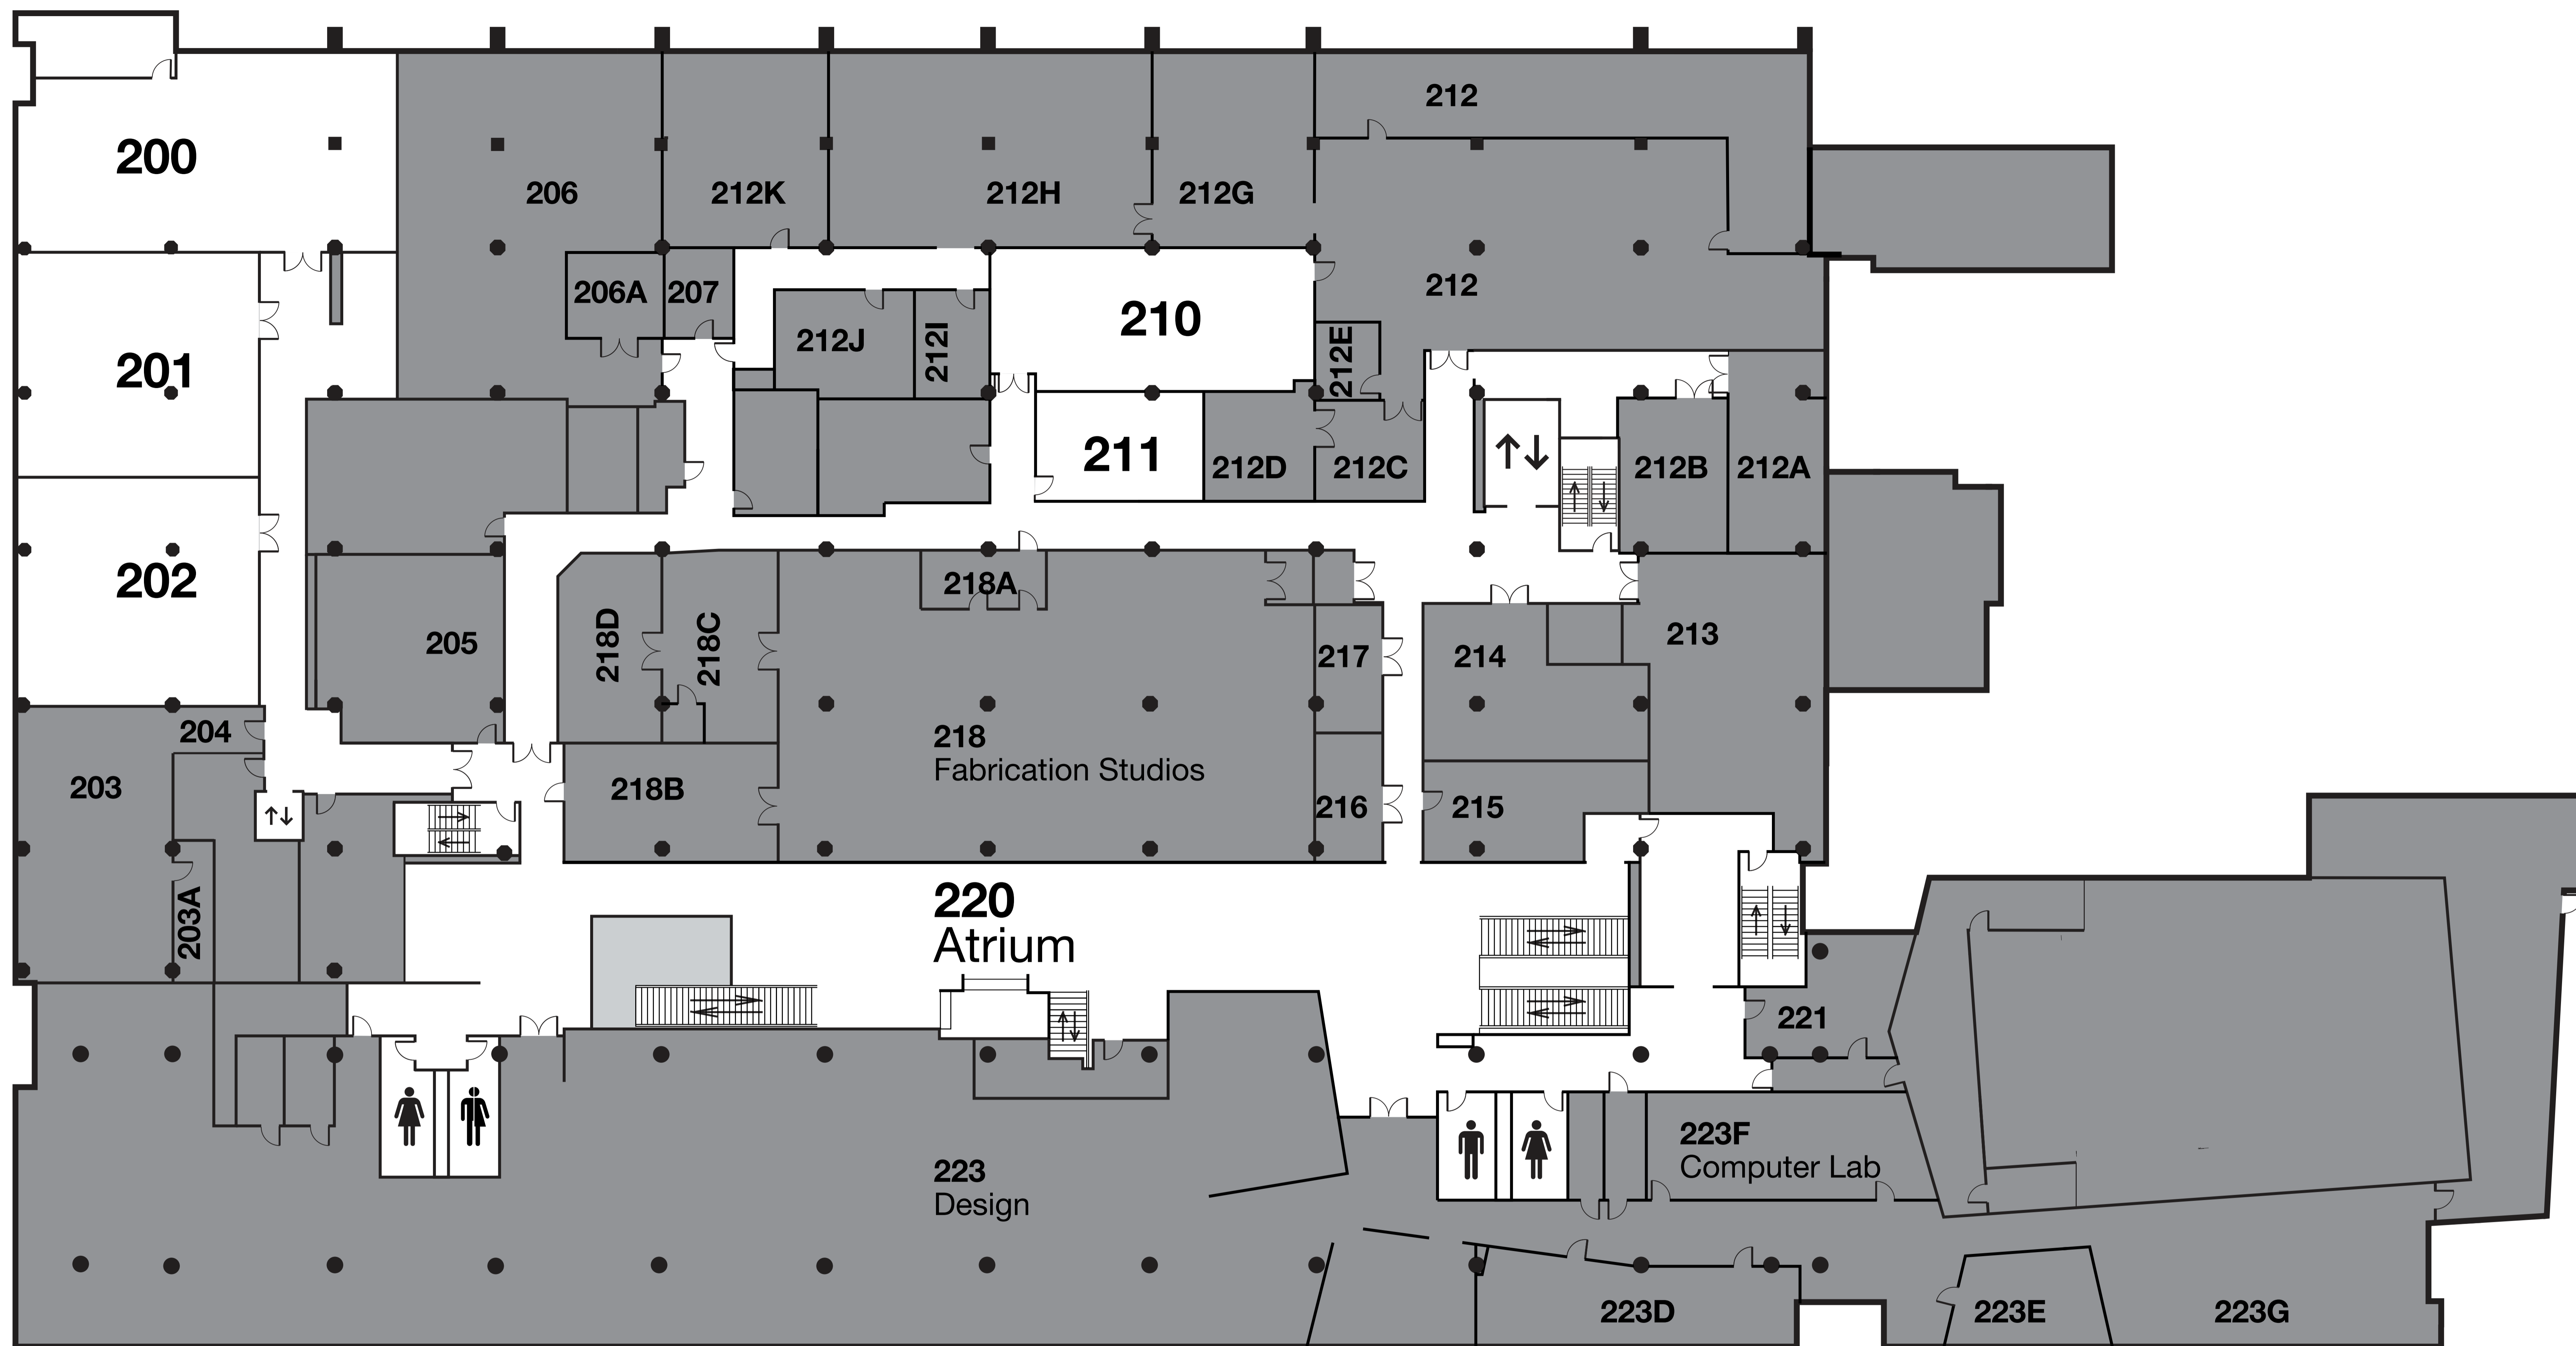

1st floor

11610 Euclid Avenue
Cleveland OH 44106

Available

Unavailable

CIA 2nd floor

11610 Euclid Avenue
Cleveland OH 44106

Available	Unavailable
-----------	-------------

3rd floor

11610 Euclid Avenue
Cleveland OH 44106

Available

Unavailable

4th floor

11610 Euclid Avenue
Cleveland OH 44106

Available

Unavailable